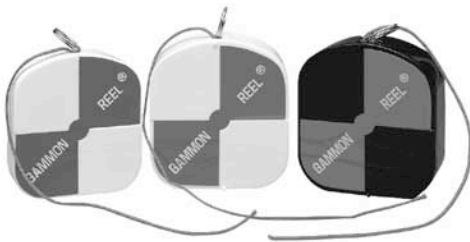

PLUMB BOBS/SCABBARDS/TARGETS

CST/berger

Brass Plumb Bobs

- Size 6-32 oz.
- Cap Holds Spare Tip
- Precision Machined for Perfect Balance
- 80 oz. Available

IN STOCK

Plumb Bob Sheath

- Fits 8-32 oz. Sizes
- Strong Metal Snap
- Leather Construction

Gammon Reel®

- 6' and 12' Lengths
- Retractable Line
- Red/White Target 6", 12"
- 12' Black/Red for High Visibility

64oz.

Plumb Bobs

- Extra Weight For Plumb Stability
- Great for Long Plumbing Situation

48oz.

Plumb Bob Target

- Notches for Threading String
- Red/White Diagonal Quadrants
- All Plastic

Stick-On Targets

- 25 per Pkg.
- Sticky Back Peel and Place

Gammon Reel® Cord

- 24 Yard Spool
- Braided Line
- Fluorescent Yellow
- Red/Orange

Laser Plumb Bobs

- Magnetic Stand for Easy Setup
- Faster than Conventional Plumb Bobs
- Creates Accurate and Highly Visible Plumb Reference
- Great for Footings for Decks, Stud Plumbing, and Ceiling Joist and Rafter Alignment
- Carrying Case Included