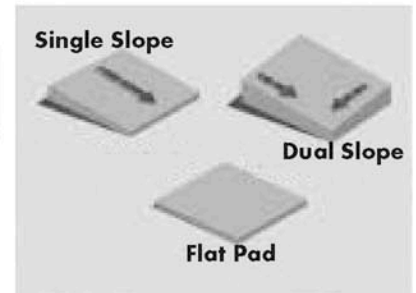

SLOPE LASERS

RT-55w Slope Laser

Long Range High Accuracy
Dual Slope Rotating Laser with Remote

"SMART" SLOPE LASERS

- Two-Way, RF Remote Delivers 300 Meters (1000') of 360° Communication
- World's First 5 Arc Second Repeatability
- Auto Alignment has Range of up to 150 Meters
- SmartLine®
Automatic grade axis alignment for fast, repeatable setups everyday
- Grade Matching Function
- Electronic Beam Masking
- Long Battery Life; 30 hrs. on Ni-MH
Rechargeable 40 hrs. on Alkaline
- Waterproof/Dustproof, Rugged Design

NEW
WIRELESS

 **TOPCON**

RT-55w

Slope Capability

Flat, Single or Dual Slopes

- Dual Slope
- Single Slope
- Flat Horizontal Capabilities (Both Units)

RL-H25a Slope Laser

Medium Range Dual Slope Laser

- Grade Setting Range -5% to +10% (Single Axis)
 $\pm 10\%$ (Dual Axis)

RL-H25a

Electronic Shutters

RL-H15a Slope Laser

Value Priced Medium Range Single Slope Laser

- High Accuracy Survey Encoder
- Large Self Leveling Range -5% to +10%
- H.I. Alert, Laser Shuts Off when Laser has been Disturbed
- Electronic Shutters
Mask areas without disturbing your laser or your neighbor
- Machine Control Capable
- NICAD BATTERIES
RL-H15A Single Slope (Optional)
RL-H25A Dual Slope (Included)